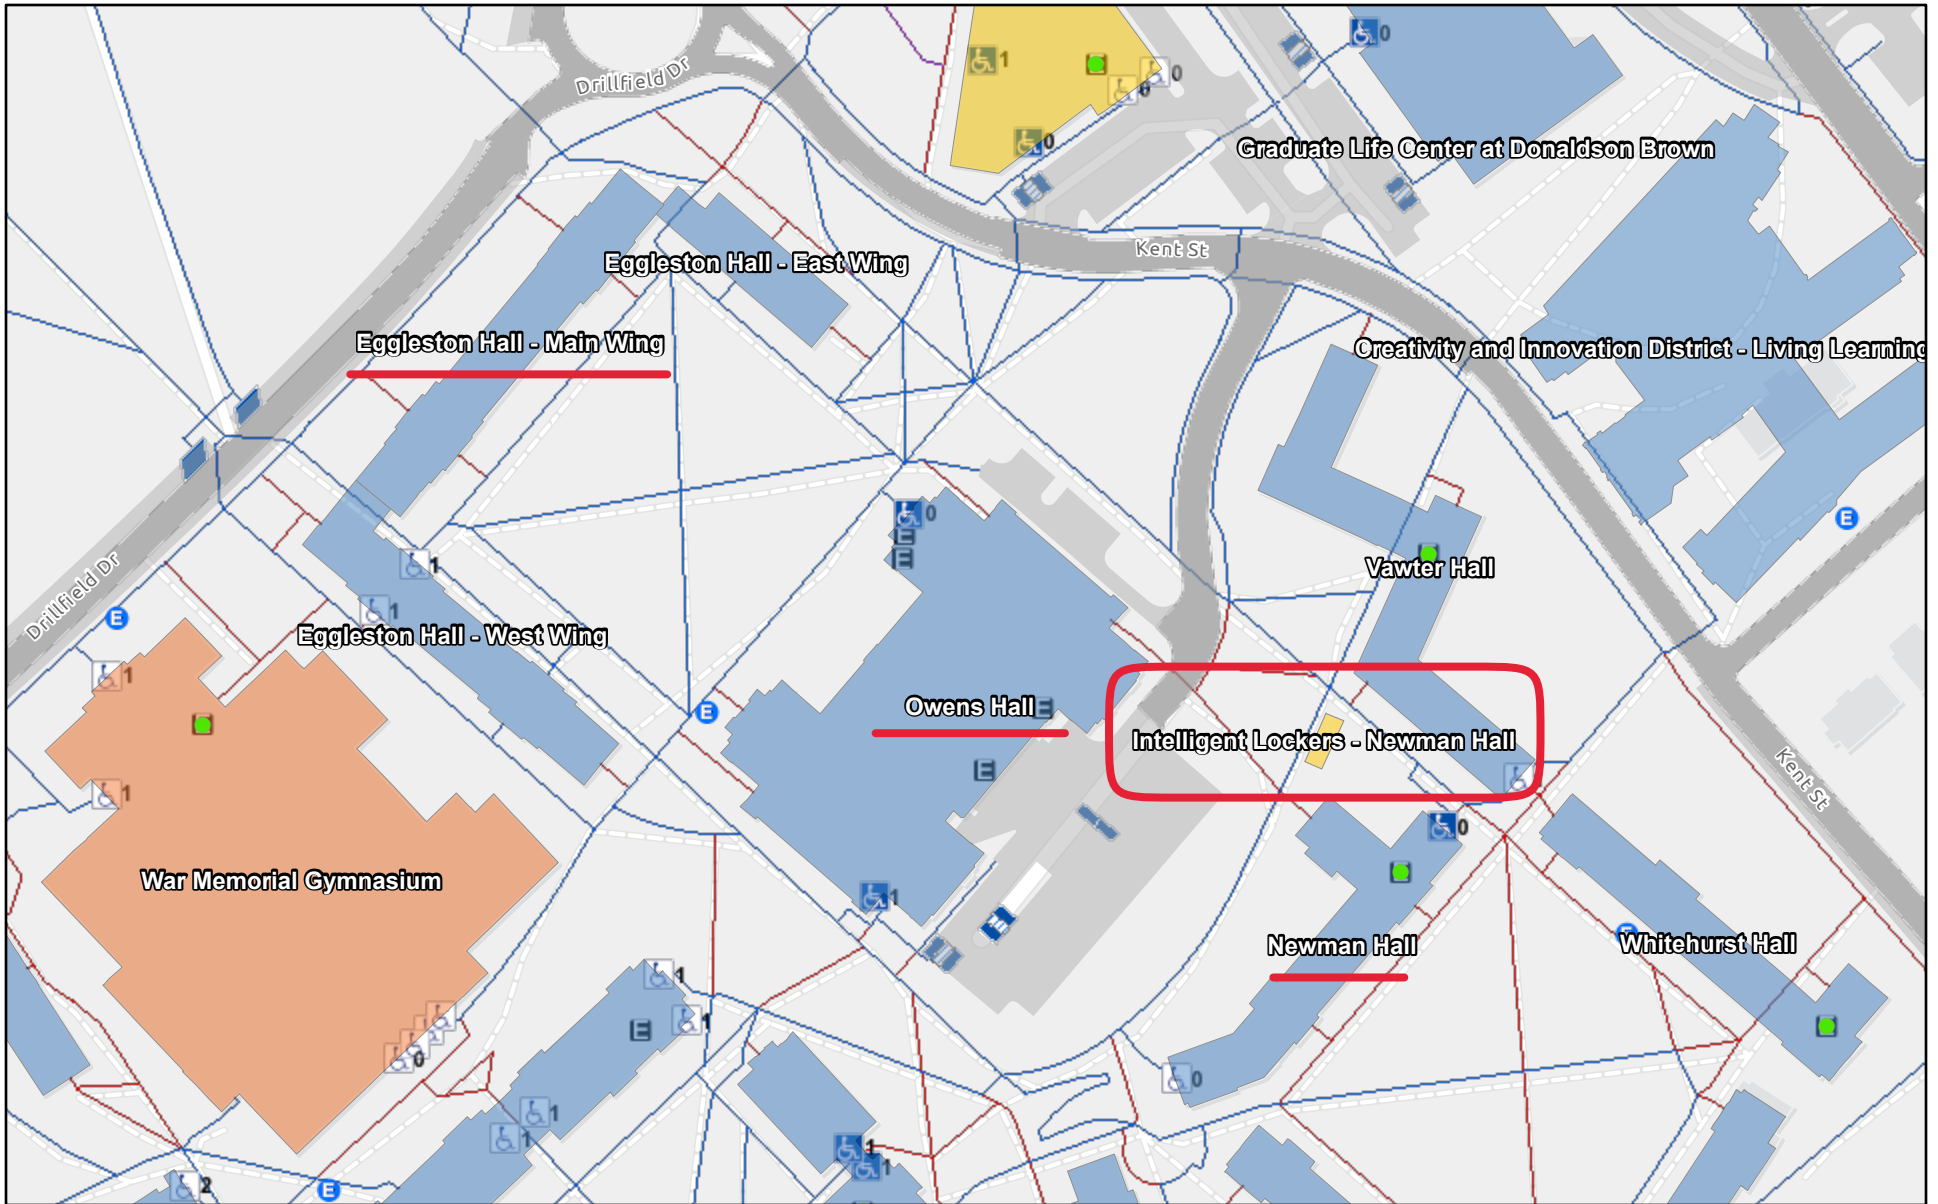

Virginia Tech Campus Map

8/24/2022, 10:48:22 AM

- | | | | |
|-------------------------------|------------------------|--------------------|----------------|
| Emergency "Blue Light" Phones | Buildings | Support Facilities | Not Accessible |
| Operational | Athletic | Parking Lots | |
| Critical Elevators | Residential and Dining | Elevators | |

Esri Community Maps Contributors, VGIN, West Virginia GIS, © OpenStreetMap, Microsoft, Esri, HERE, Garmin, SafeGraph,

Virginia Tech Campus Planning, Infrastructure, and Facilities